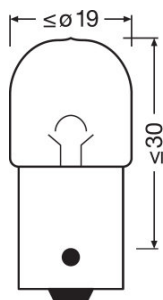

#### Dimensions & weight

Length	37.5 mm
Diameter	16.0 mm
Product weight	6.02 g