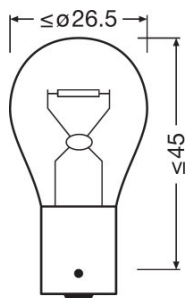

Product datasheet

Technical data

Product information

Order reference	7507
Application (Category and Product specific)	Auxiliary lamp

Electrical data

Power input	25 W
Nominal voltage	12.0 V
Nominal wattage	21.00 W
Power input tolerance	±6 %
Test voltage	13.5 V

Photometrical data

Luminous flux	280 lm
Luminous flux tolerance	±20 %

Dimensions & weight

Length	52.6 mm
Diameter	25.0 mm
Product weight	8.00 g

Lifespan

Lifespan B3	250 h
Lifespan Tc	500 h

Additional product data