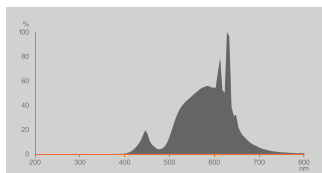

Product features

- LED lamps for line voltage
- Beam angle: up to 300°
- Very long lifetime of up to 50,000 h
- Very high number of switching cycles: 500,000
- Luminous efficacy: up to 210 lm/W

TECHNICAL DATA

Photometrical data

Luminous flux	525 lm
Nominal useful luminous flux 90°	525 lm
Luminous efficacy	210 lm/W
Lumen main.fact.at end of nom.life time	0.96
Light color (designation)	Warm White
Color temperature	3000 K
Color rendering index Ra	≥ 80
Light color	830
Standard deviation of color matching	≤ 6 sdcM
Flickering metric (Pst LM)	≤ 1
Stroboscope effect metric (SVM)	≤ 0.4

Light technical data

Beam angle	300 °
Warm-up time (60 %)	< 0.50 s
Starting time	< 0.5 s
Rated beam angle (half peak value)	300.00 °

Dimensions & Weight

Overall length	105.00 mm
Diameter	60.00 mm
Maximum diameter	60 mm
Product weight	31.00 g