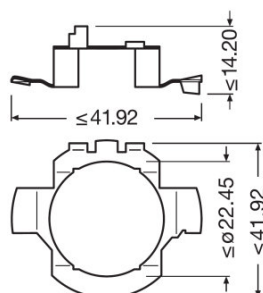

### Electrical data

Power input	58 W <sup>1)</sup>
Nominal voltage	12.0 V
Nominal wattage	55.00 W
Test voltage	13.2 V

<sup>1)</sup> Maximum

### Photometrical data

Luminous flux	1500 lm
Luminous flux tolerance	±10 %

### Dimensions & weight

Diameter	12.0 mm
Product weight	12.50 g
Length	59.0 mm