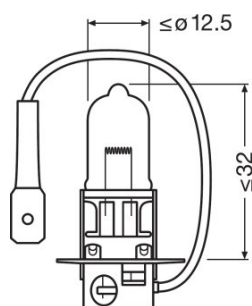

CLASSIC H3

Product datasheet

Technical data

Product information

Order reference	64156 70W 24V P
-----------------	-----------------

Electrical data

Nominal voltage	24.0 V
Nominal wattage	70.00 W
Test voltage	28.0 V

Photometrical data

Color temperature	3200 K
-------------------	--------

Dimensions & weight

Length	42.0 mm
Diameter	12.0 mm
Product weight	6.90 g

Lifespan

Lifespan B3	400 h
Lifespan Tc	650 h

Additional product data